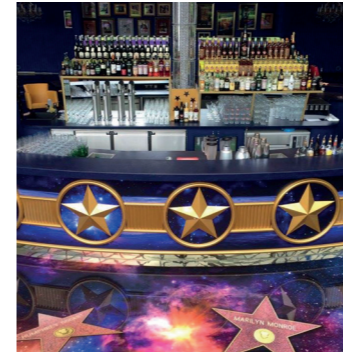

E-Mail: office@cale3d.com | Tel: +43 732 37 07 43.

DESIGN
SWAROVSKI
WITH ELEGANCE AND STYLE

OUR PRODUCTS

PATENTED SYSTEM

WATER RESISTANCE

MAXIMUM UV-RESISTANCE

Our products are made out of seven layers of liquid glass for extremely heavy traffic areas and are available from smooth to nonslip. The original technique was developed by [CALE³DPRIME](#) and is created only in Austria. The motives you choose can be decorated with additional materials such as Swarovski crystals, leaf gold and LED technology.