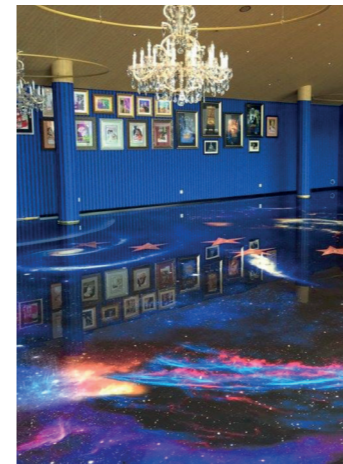

E-Mail: office@cale3d.com | Tel: +43 732 37 07 43.

DESIGN
SWAROVSKI
WITH ELEGANCE AND STYLE

OUR PRODUCTS

PATENTED SYSTEM

WATER RESISTANCE

MAXIMUM UV-RESISTANCE

Our products are made out of seven layers of liquid glass for extremely heavy traffic areas and are available from smooth to nonslip. The original technique was developed by [CALE³DPRIME](#) and is created only in Austria. The motives you choose can be decorated with additional materials such as Swarovski crystals, leaf gold and LED technology.