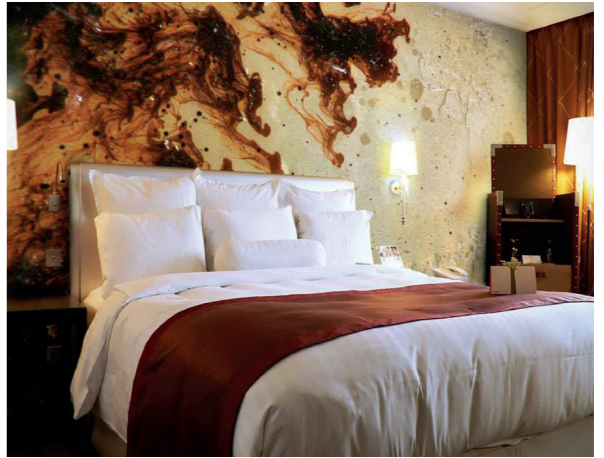

E-Mail: office@cale3d.com | Tel: +43 732 37 07 43.

DESIGN
SWAROVSKI
WITH ELEGANCE AND STYLE

OUR PRODUCTS

PATENTED SYSTEM

WATER RESISTANCE

MAXIMUM UV-RESISTANCE

Our products are made out of seven layers of liquid glass for extremely heavy traffic areas and are available from smooth to nonslip. The original technique was developed by [CALE³DPRIME](#) and is created only in Austria. The motives you choose can be decorated with additional materials such as Swarovski crystals, leaf gold and LED technology.